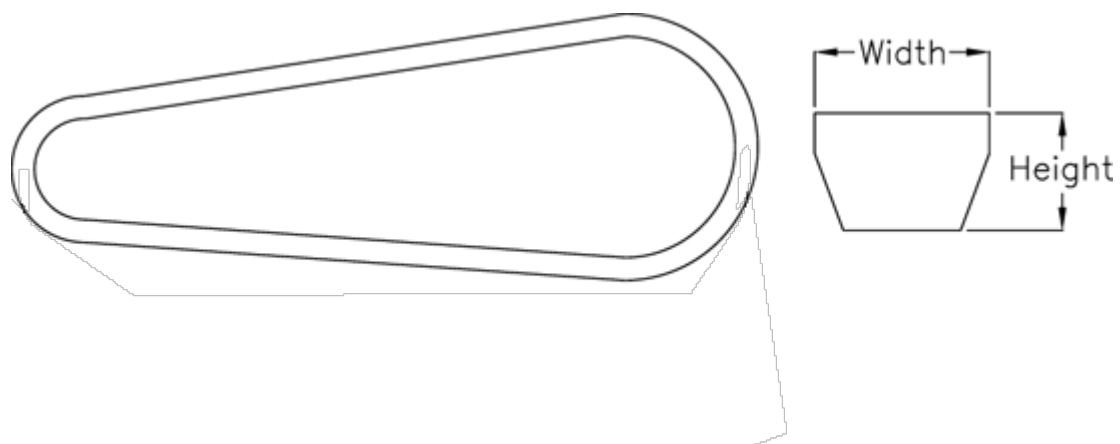

Data Sheet

Article number: 601962760106
Description: Gates V-belt SPC 10600 Ld 10600
DELTA NARROW

Measures

Datum length	= 10600
Height	= 18
Width	= 22